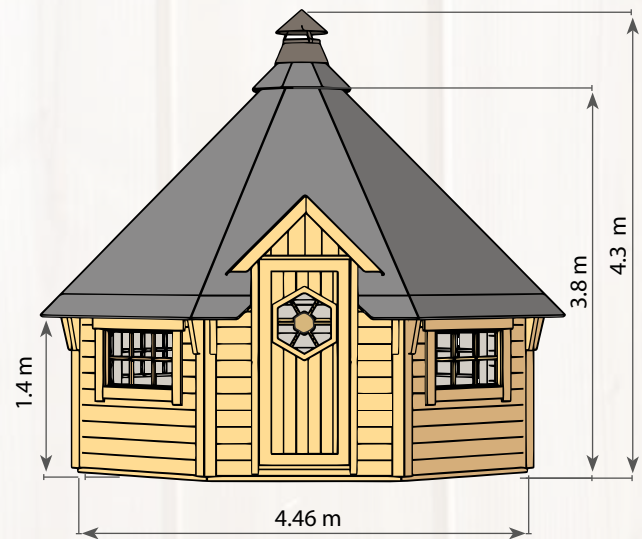

16.5 m²

45 mm

18 mm

30.4 m²

38.03 m³

795 x 1730 mm

905 x 530 mm

PACKING

2000 kg

3.9 m

2.5 m

1.2 m