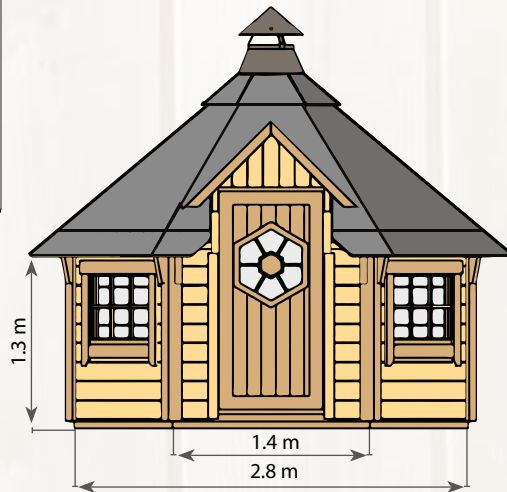

4.9 m²

45 mm

18 mm

10.2 m²

8.24 m³

795 x 1730 mm

905 x 530 mm

PACKING