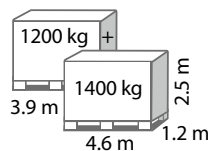

PACKING

2000 kg

3.9 m

2.5 m

1.2 m

GRILLHOUSE

GK25

# KOTA 25 m<sup>2</sup>

11

25 m<sup>2</sup>

45 mm

18 mm

47.1 m<sup>2</sup>

63.2 m<sup>3</sup>

1080 x 1730 mm

905 x 530 mm

PACKING

GRILLHOUSE

ARCTIC LINE BBQ

WITH 135 x 190 mm GLUED PROFILE SUPPORT FRAME CONSTRUCTION

12 m<sup>2</sup>

45 mm

45 mm

18.5 m<sup>2</sup>

24 m<sup>3</sup>

2120 x 3100 mm

1200 x 270 mm

PACKING