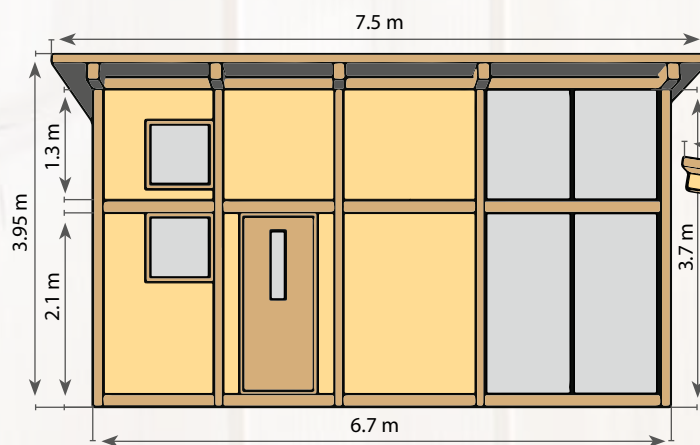

24.7 m²

135 x 135 mm

195 x 135 mm

36 m²

88 m³

FULL LORRY

PACKING