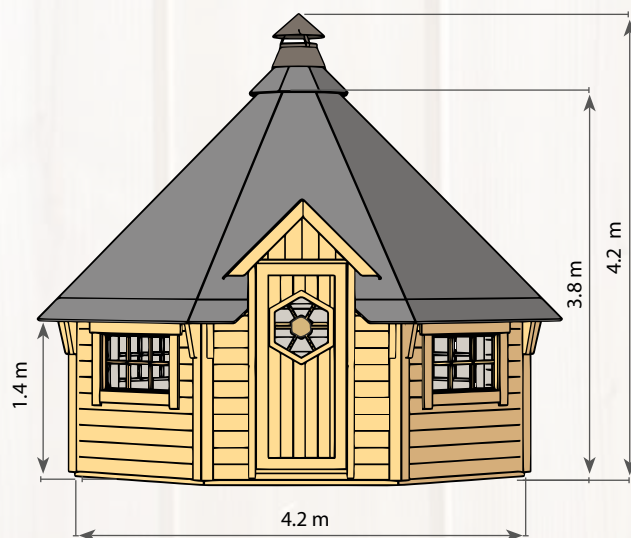

14,9 m²

45 mm

18 mm

27.52 m²

33.03 m³

795 x 1730 mm

905 x 530 mm

PACKING

1665 kg
3.9 m
1.2 m
2.5 m