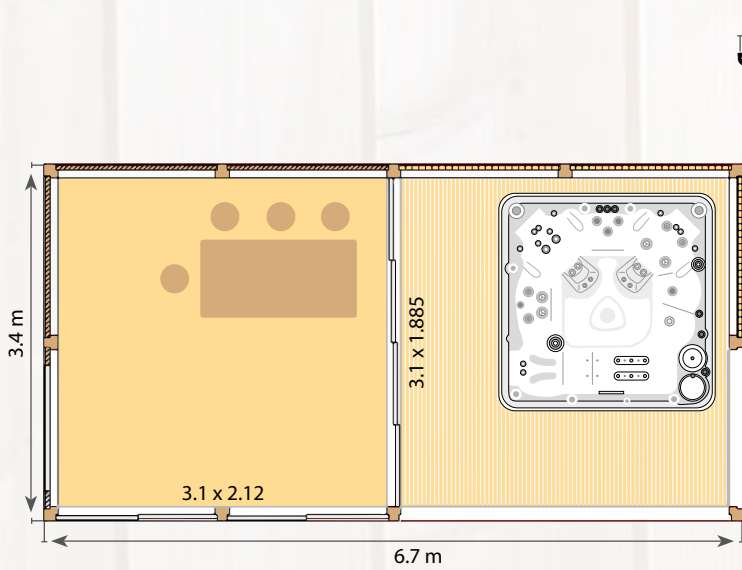

# KOTA 9 m<sup>2</sup> + SAUNA EXTENSION

9 + 4.5 m<sup>2</sup>

45 mm

18 mm

17.4 + 8 m<sup>2</sup>

18.12 + 9 m<sup>3</sup>

800 x 1740 mm

905 x 530 mm

1170 x 580 mm

PACKING

**SAMPLE DOUBLE KOTA 9+9, 12+12, 25+25**  
Different combinations possible

ADD SPACE TO YOUR STANDARD KOTA WITH

**DOUBLE KOTA**

GARDENHOUSE

# ARCTIC LINE SPA HOUSE

16

22 m<sup>2</sup>

45 mm

45 mm

34 m<sup>2</sup>

58 m<sup>3</sup>

3100 x 2120 mm  
3100 x 1885 mm