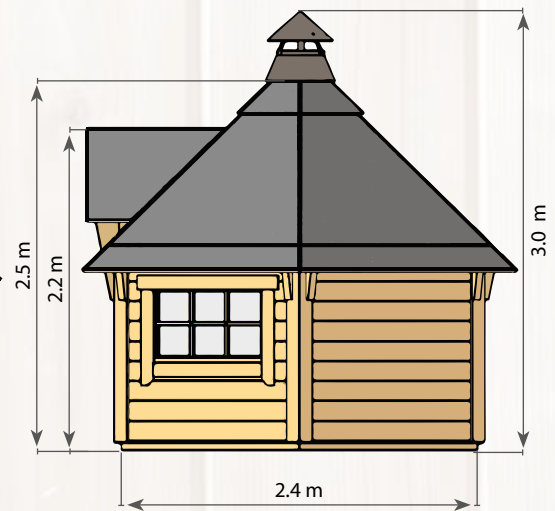

4.9 m²

45 mm

18 mm

10.2 m²

8.24 m³

795 x 1730 mm

905 x 530 mm

PACKING