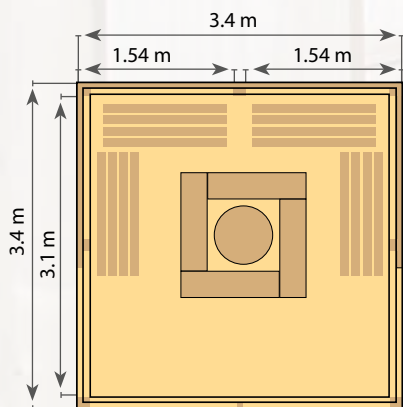

# KOTA 25 m<sup>2</sup>

11

25 m<sup>2</sup>

45 mm

18 mm

47.1 m<sup>2</sup>

63.2 m<sup>3</sup>

1080 x 1730 mm

905 x 530 mm

PACKING

GRILLHOUSE

ARCTIC LINE BBQ

WITH 135 x 190 mm GLUED PROFILE SUPPORT FRAME CONSTRUCTION

12 m<sup>2</sup>

45 mm

45 mm

18.5 m<sup>2</sup>

24 m<sup>3</sup>

2120 x 3100 mm

1200 x 270 mm

PACKING