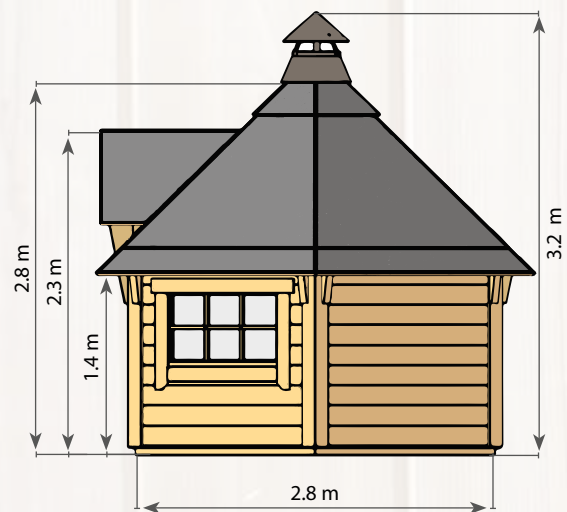

6.5 m²

45 mm

18 mm

12.42 m²

8.24 m³

795 x 1730 mm

905 x 530 mm

PACKING