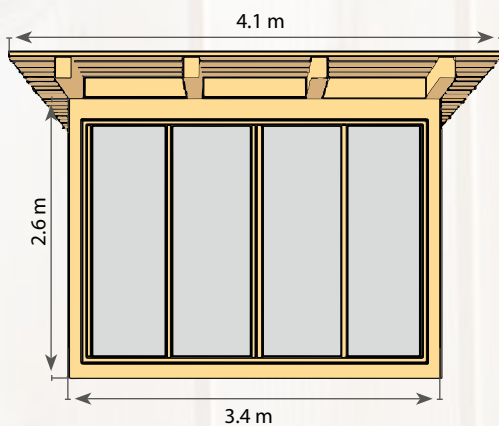

905 x 530 mm

PACKING

GRILLHOUSE

ARCTIC LINE BBQ

WITH 135 x 190 mm GLUED PROFILE SUPPORT FRAME CONSTRUCTION

12 m<sup>2</sup>

45 mm

45 mm