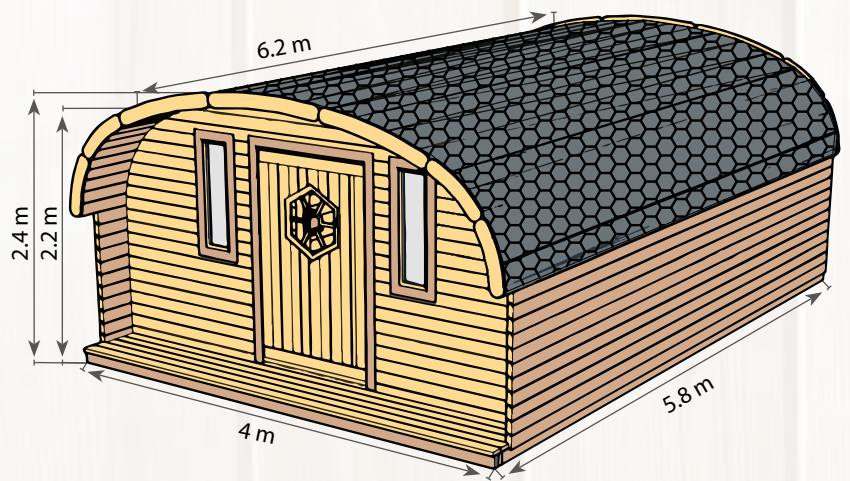

24.8 m²

40 mm

39 m²

48 m³

1000 x 1730 mm

2 x 1000 x 840 mm

2 x 250 x 840 mm

PACKING