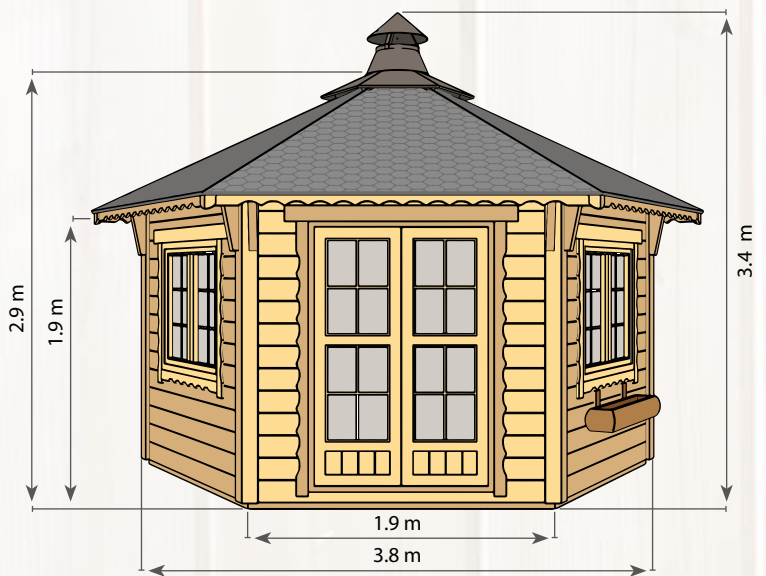

VICTORIA 9

9.2 m²

45 mm

18 mm

19.2 m²

20.69 m³

1115 x 1630 mm

1090 x 910 mm

PACKING