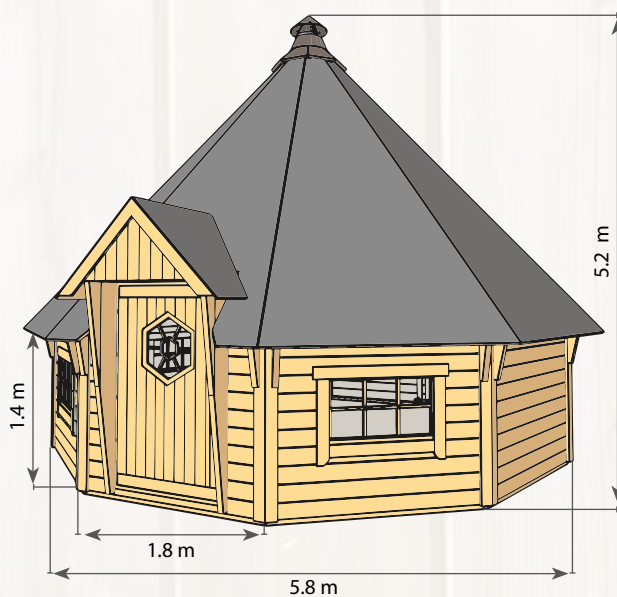

25 m²

45 mm

18 mm

47.1 m²

63.2 m³

1080 x 1730 mm

905 x 530 mm

PACKING