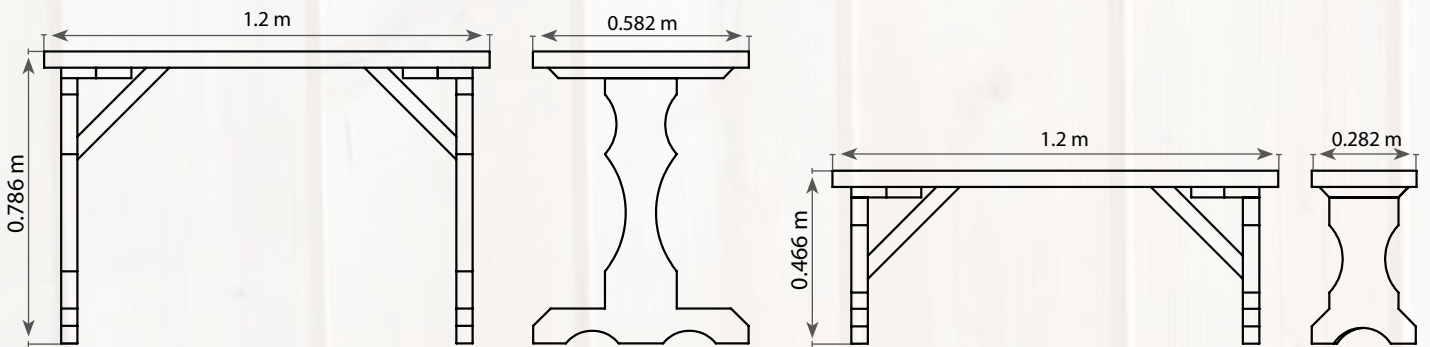

LIVING

TABLE WITH 2 BENCHES

64