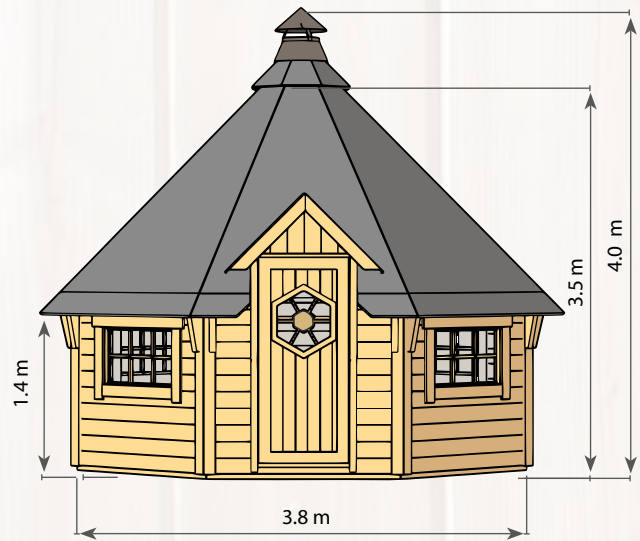

12 m²

45 mm

18 mm

22.96 m²

25.59 m³

795 x 1730 mm

905 x 530 mm

PACKING