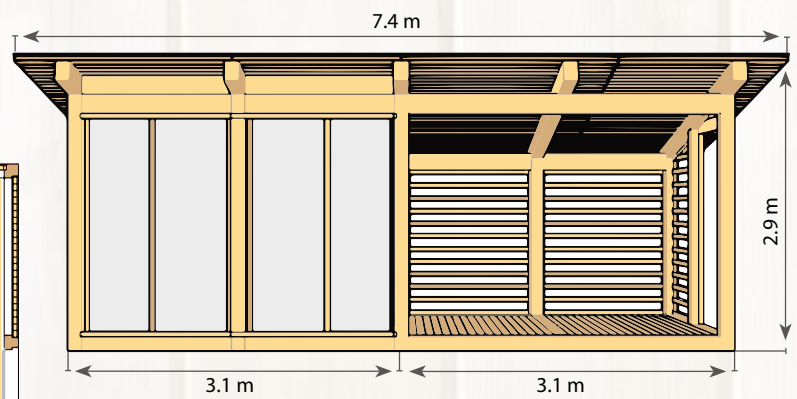

1170 x 580 mm

PACKING

**SAMPLE DOUBLE KOTA 9+9, 12+12, 25+25**  
Different combinations possible

ADD SPACE TO YOUR STANDARD KOTA WITH

**DOUBLE KOTA**

GARDENHOUSE

# ARCTIC LINE SPA HOUSE

16

22 m<sup>2</sup>

45 mm

45 mm

34 m<sup>2</sup>

58 m<sup>3</sup>

3100 x 2120 mm  
3100 x 1885 mm