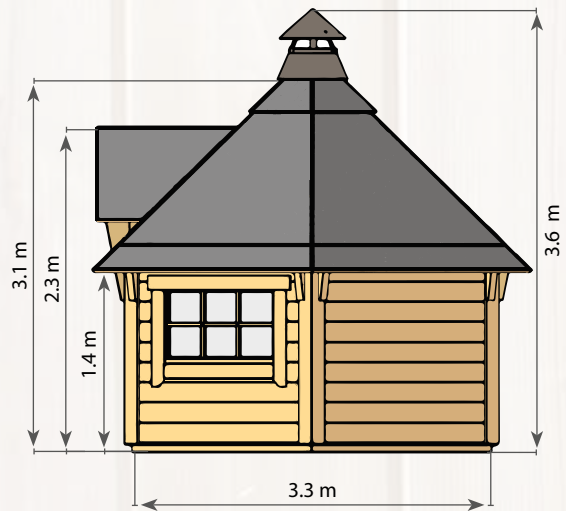

9.2 m²

45 mm

18 mm

10.2 m²

18.12 m³

795 x 1730 mm

905 x 530 mm

PACKING