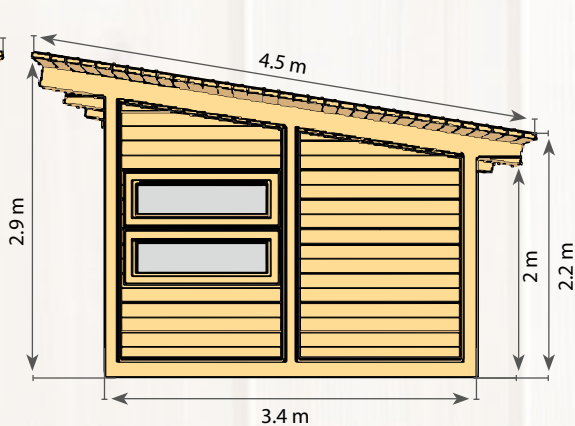

905 x 530 mm

PACKING

GRILLHOUSE

ARCTIC LINE BBQ

WITH 135 x 190 mm GLUED PROFILE SUPPORT FRAME CONSTRUCTION

12 m<sup>2</sup>

45 mm

45 mm