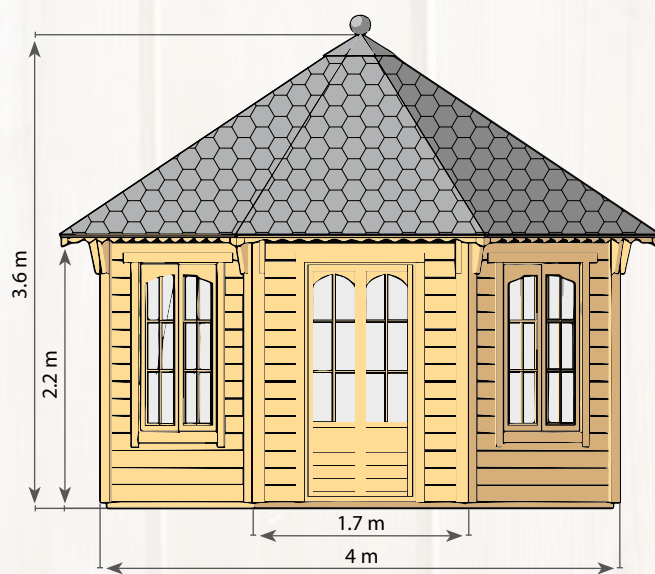

13 m²

44 mm

19 mm

23 m²

37.1 m³

1085 x 1900 mm

1085 x 1365 mm

PACKING

1600 kg
3.6 m
1.2 m
2.5 m