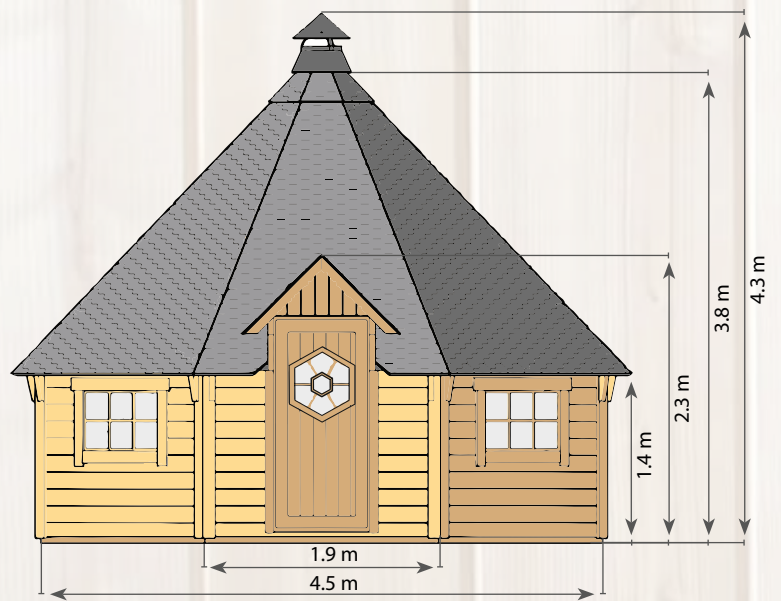

16.5 m²

45 mm

18 mm

30.4 m²

38.03 m³

795 x 1730 mm

905 x 530 mm

PACKING

2700 kg
3.9 m
2.2 m
2.5 m
1.2 m