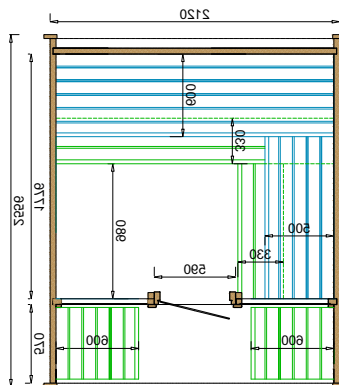

SQUARE BARREL 2,5m

BARREL SAUNAS

FULL GLASS WALL

40 mm

2,22 m

7 m³

+

6x19

1.20x2.60x1.30 m

850 kg