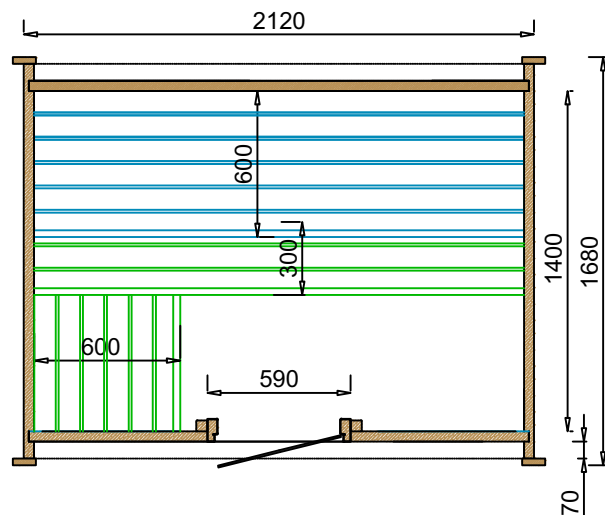

SQUARE BARREL 1,6m

BARREL SAUNAS

FULL GLASS WALL

40 mm

2,22 m

5,5 m³

+

6x19

1.20x2.00x1.30 m

650 kg