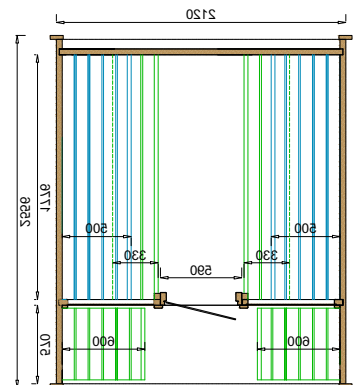

SQUARE BARREL 2,5m

BARREL SAUNAS

FULL GLASS WALL

40 mm

2,22 m

7 m³

+

6x19

1.20x2.60x1.30 m

850 kg